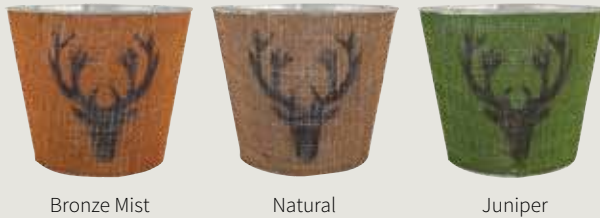

TIN

Galvanized

Emerald

Cream Gold

Jute Wreath Tin

Mixed Case (Galvanized, Emerald, Cream Gold)

ITEM #	SIZE	#/CASE	#/DESIGN
75477	7" x 6"	48	16

Bronze Mist